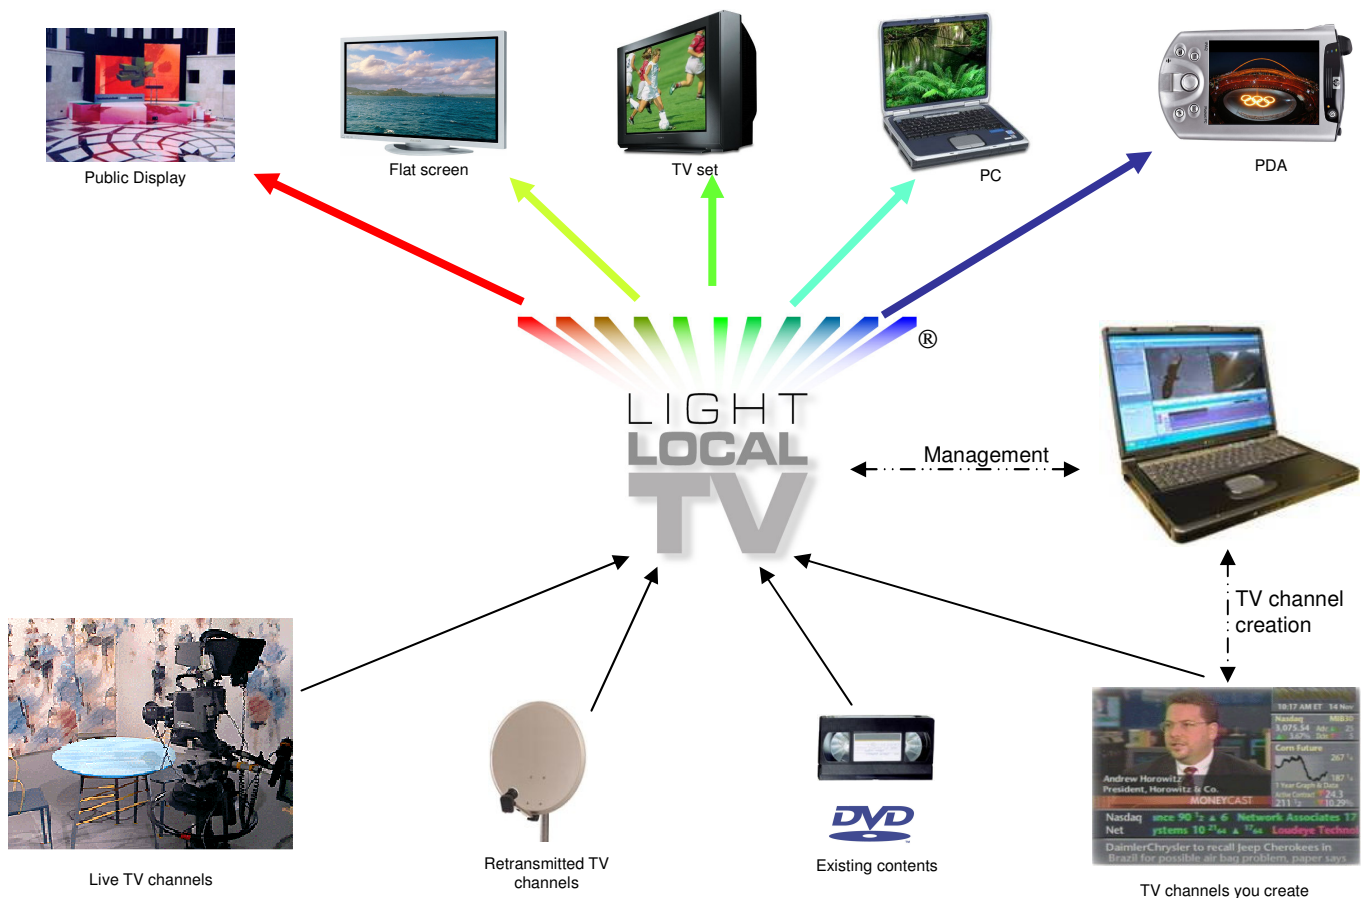

**Need to inform your colleagues, partners or customers during your activity?**

We have the answer that fits your needs; **L2TV** is the best, easy to use and cheapest video solution.

Light Local TV is perfectly adapted to local communities, major companies, technological and leisure parcs, ski resorts, or any other community.

It allows to broadcast different TV or information channels with various contents such as:

- The TV channel you have created with our tools and with your existing multimedia contents (videos, Web page, text, ...),
- live local information
- TV channels from satellite, DTT, or hertzian,
- and any other available information.

Your information becomes available on any support such as : flat screens, TV sets, PCs, public display screens, PDAs ....

**And everything can be remotely managed.**

L2TV is a turnkey field proven professional solution; it has been designed for non professional. It's user friendly design, operation and management tools require no specific skills and enable easy operation.

### Standard package Composition :

Premium Pack : 4 channels	<ul style="list-style-type: none"> <li>▪ Your local News channel</li> <li>▪ Your information in loop mode</li> <li>▪ Your live TV channel for your own live events</li> <li>▪ A retransmitted TV channel</li> </ul>
Platinum Pack : 8 channels	<p>The 4 premium pack channels, plus:</p> <ul style="list-style-type: none"> <li>▪ Your local News channel broadcasted with a delay-time</li> <li>▪ One additional live channel</li> <li>▪ 2 additional retransmitted channels of your choice</li> </ul>